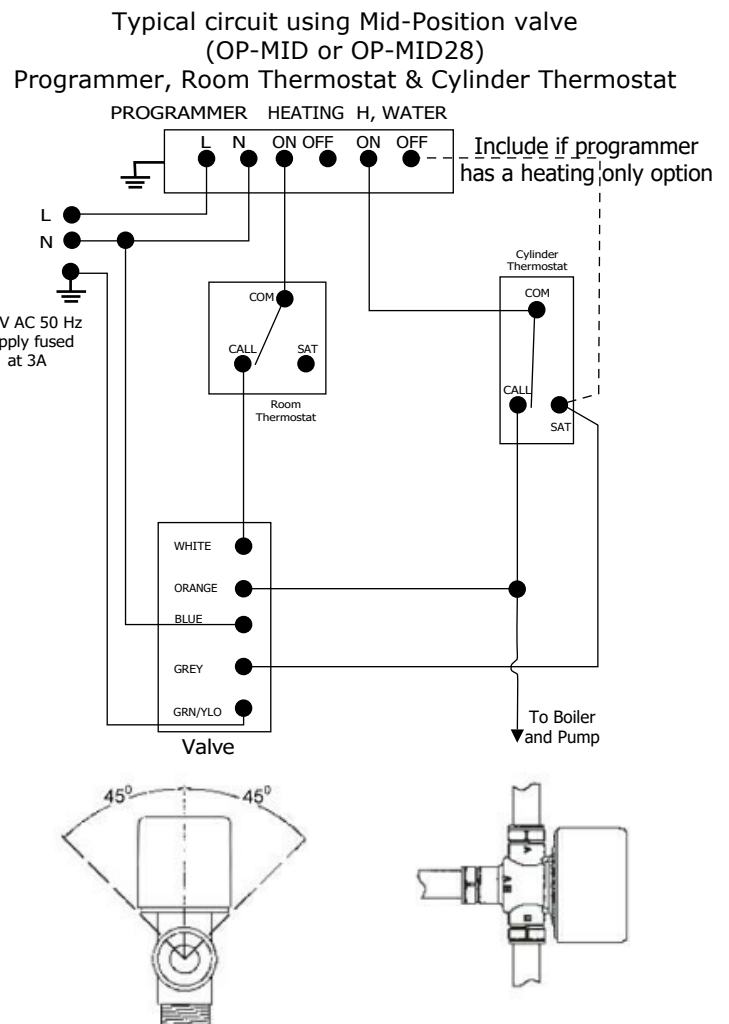

SPECIFICATIONS

- Supply Voltage 220-240V AC 50 Hz
- Power consumption 6W
- Fluid temperature range: +5 to +88 °C
- Cable length one metre
- Max. Differential pressure for 22mm = 1 Bar
- Max. Static pressure 10.0 Bar
- Max. Ambient temperature 52 °C

INSTALLATION

Before fitting the valve, read through the plumbing and wiring instructions. When replacing the valve actuator only, set the Auto/Manual lever to the "Manual Open" position before removal. On the replacement actuator set the Auto/Manual lever to "Manual Open" position before fitting.

WIRING

All wiring should be carried out to IEE Regulations

White	- Room Thermostat Call / Heating on Grey - Cylinder Thermostat Sat / Hot water off
Orange	- Cylinder Thermostat Call / Boiler &
Pump Blue	- Neutral
Green & Yellow	- Earth

PLUMBING

When connecting to pipe work do not use the actuator for leverage. Valves should be held by wrench flats on body. Place AUTO/MAN lever in the "MAN" position when filling, venting or draining the system.

TAKE CARE NOT TO OVER TIGHTEN

WARNING

All controls must be earthed. All valves should have a means of disconnection from the electrical mains supply which incorporates a contact separation of at least 3mm in all poles.

All wiring must be carried out by a competent electrician.

TFC GROUP LLP. Vale Rise, Tonbridge, Kent TN9 1TB

Tel: 01732 351680 Fax: 01732 354445 www.tfc-group.co.uk