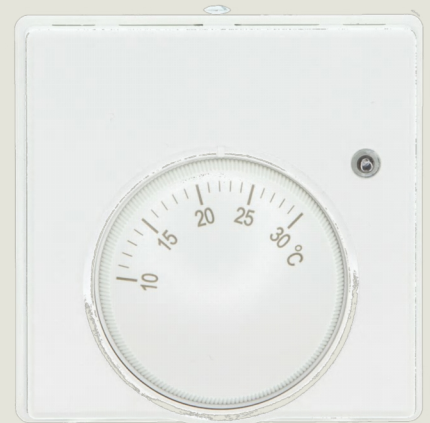

Tower STTRSL

Room Thermostat with neon

The Tower STTRSL is a dial-type mechanical room thermostat for regulation of room temperature, and includes a useful neon indicator to show when the heating is ON. With neutral housing to blend in to any style of decor

Designed for wall mounting, with 60mm fixing centres for back-box compatibility, and suitable for in-wall or surface-run wiring connection. The thermostat cover incorporates four breakouts for surface-run conduit. The temperature regulation mechanism is the well-proven sealed bellows system.

- Temperature range - 10— 30°C
- Differential - 1°C
- Contact rating - 10 (3) Amperes
- System compatibility - Mains 230 VAC
- Suitable for combi boilers - Yes (mains switching only)