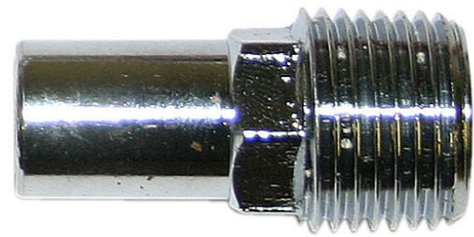

TRV

LOCKSHIELD

**10mm
Reducer kit**