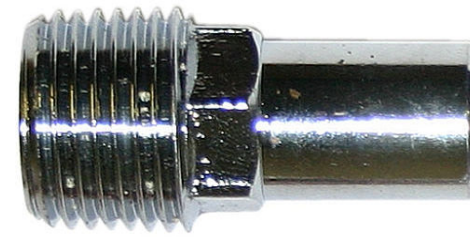

TRV

LOCKSHIELD

**10mm
Reducer kit**